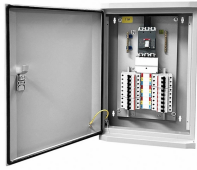

Discover the essential guide to cable tray systems. Learn about ladder, trough, and wire mesh types, key components, and expert installation tips for safe and organized cable management.