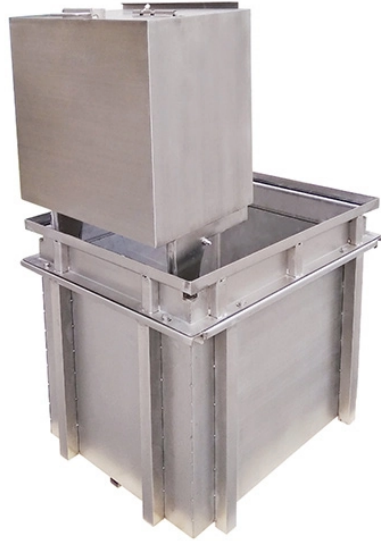

## Singapore After-Sales Service Core Switch QSFP28

## Singapore After-Sales Service Core Switch QSFP28

A QSFP28 switch is a networking platform that supports 100-Gigabit Ethernet through QSFP28 form-factor ports. Some switches offer native QSFP28 ports, meaning the cage and ASIC ...

Explore a wide range of our Qsfp28 Switch selection. Find top brands, exclusive offers, and unbeatable prices on eBay. Shop now for fast shipping and easy returns!

QSFP28 100G, 4-channel parallel passive lookback module is for storages, servers, and switches QSFP28 port testing. The electrical loopback provides a cost effective method for QSFP28 port ...