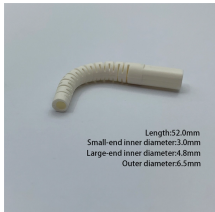

Singapore Cost Fiber Optic Cable Junction Box 2 Cores

✓ IP65/IP55 OUTDOOR CABINET

✓ OUTDOOR CABINET WITH AIR CONDITIONER

✓ OUTDOOR ENERGY STORAGE CABINET

✓ 19 INCH

Singapore Cost Fiber Optic Cable Junction Box 2 Cores

The fiber wall outlet is widely used in residential areas, business buildings, and ...

The fiber wall outlet is widely used in residential areas, business buildings, and villas, facilitating the connection of 2 fibers to the passive optical network. The fttH termination box comes with 2 sc ports ...

Product use: for home or work area, complete access and twin core fiber output port, can fully meet the fiber bend radius, and protect access to fiber, to provide security for the core protection.

Enjoy fiber box product deals online with Shopee Singapore! Securely pay for your products with Shopee Guarantee! Discover sale vouchers and shopping benefits when buying your preferred ...

Fiber optic cable with a fiber unit that positioned in
the center. Two parallel steel wires are placed at
two sides. Available stock in Singapore. 2 & 4
Core.

Fiber optic cable is a type of cable that uses light
to transmit data. It consists of thin strands of glass
or plastic fibres enclosed in an insulated casing,
which allows data to be transmitted over long ...