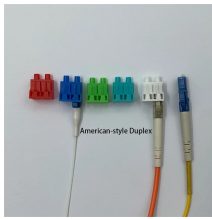

Singapore High Voltage Distribution Box Custom Factory

Singapore High Voltage Distribution Box Custom Factory

We specialize in the precision installation of Distribution Boxes, ensuring strategic placement for optimal electrical distribution. Our expertise spans across residential, commercial, and industrial settings, ...