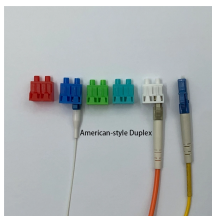

E-Abel specializes in custom electrical enclosures, control panels, and distribution boxes, delivering turnkey industrial and OEM solutions worldwide. From digital design to final assembly, we ensure ...