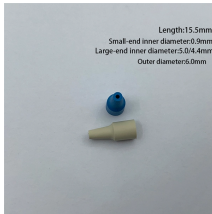

Our product offerings include enclosures made from various materials such as metal and stainless steel, with options like 304, 316, and 316L grades.

\* IP68 Waterproof Electrical Junction Box Outdoor Underground Wire Connector: This waterproof junction box is designed for outdoor underground applications and can accommodate 2 or 3 pin ...