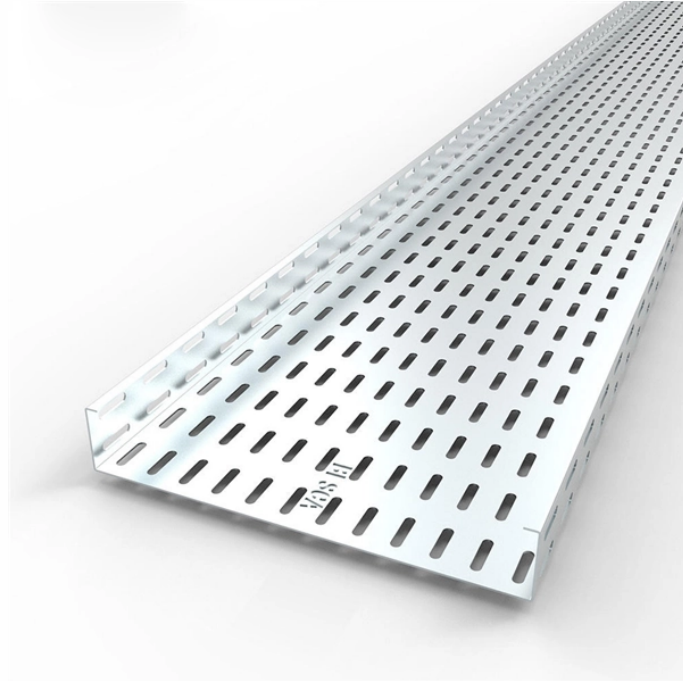

## Singapore Relay Protection Device

Main Range of product Sepam series 48 Sepam series 80 NPP Sepam series 60 Sepam series 20 Sepam series 80 Sepam series 40 Device short name CSH200 Complementary Current transformer ...

You use the electronic monitoring relays PMD to monitor electrical safety. Our products guarantee internationally certified safety for your plant and machinery and offer an optimum cost/performance ratio.