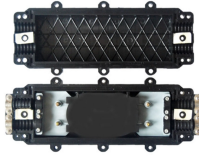

Singapore Temporary Distribution Box Manufacturer

Founded with the aim to provide cost-effective and innovative packaging solutions, Simax Materials Solutions Pte Ltd. (Simax) services clients from a broad spectrum of industries. Our core products ...