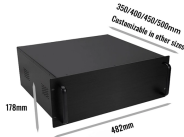

Our circuit breakers, switchgear, load panels, temporary site distribution boards and transformer distribution centres are precisely matched with our external generator product lines.