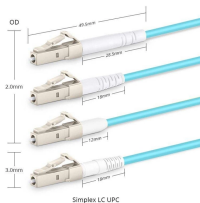

FS 40G Ethernet Switches with high speed and port density give you cost-effective options to incrementally upgrade and have flexible bandwidth across the existing infrastructure in enterprise ...