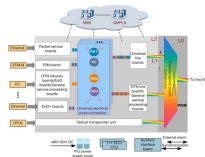

Single Core Norwegian Optical Cable Splice Box

Single Core Norwegian Optical Cable Splice Box

Optical trays are used to terminate optical cables in the cabinet. In addition to fixed and extendable optical trays, the portfolio includes also a full range...

User-friendly online design of fiber optic pigtails, fiber optic distribution boxes, RJ45 and fiber optic patch cables as well as ready-to-install fiber optic links.

These aluminum enclosures are designed for high-density splice storage, with emphasis on proper fiber management and versatility of cable port seals and cable tie-down features. FSB enclosures can be ...