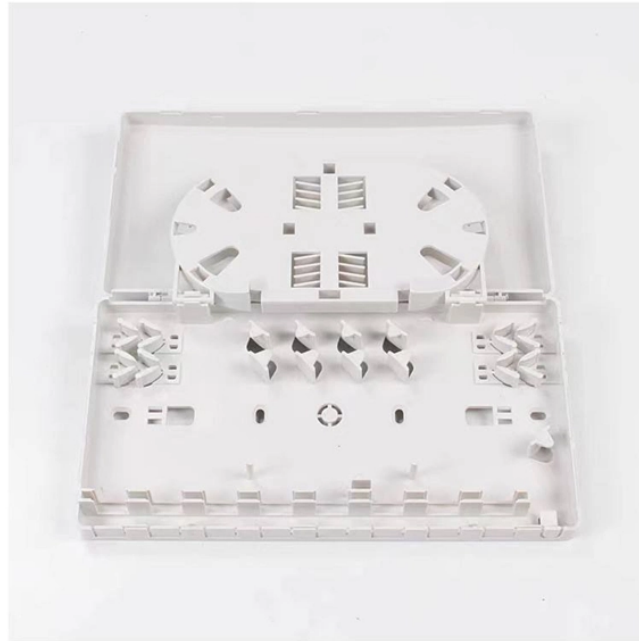

Single-mode dual-core fiber optic FC

Single-mode dual-core fiber optic FC

When planning a fiber optic network, one key decision is choosing between single-fiber (BiDi) and dual-fiber optical transceivers. This guide from ETU-Link explains their differences, advantages, and how to ...

The differences between single mode vs multimode fiber lie in the core diameter, wavelength, bandwidth, color sheath, distance, and cost. Read the complete comparison guide to get ...

Bynet Singlemode FC-FC Patch Cord provides low insertion loss and high return loss for telecom, data center, and FTTH networks. Featuring precision FC connectors and durable 2.0mm dual-fiber ...

Single Mode fibers have a smaller core, allowing light to travel in a single, straight path, ideal for long distances with less signal loss. Multi-mode fibers have a larger core, ...

Whether you're designing a short-range data center network or a long-distance metro backbone, understanding the distinctions between single vs. dual fiber and single-mode vs. multi ...

Optcore offers an extensive line of FC to FC 9/125 μ m OS2 single-mode duplex fiber optic patch cables with many choices of different length, jacket material, polish, and cable diameter.

Learn all about the differences between single mode and multimode cables, as well as the various fiber wavelengths and standard core sizes used in fiber optics.