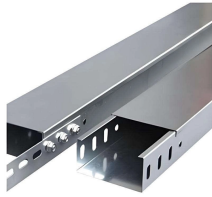

Single-mode dual-fiber optical switch

Single-mode dual-fiber optical switch

The switch has integrated electrical position sensors. The new material-based advanced design significantly reduces moving part position sensitivity, unprecedented high stability as well as an ...