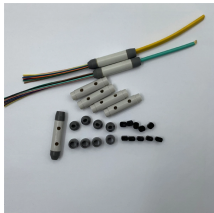

Improve safety, signal integrity, and reliability by using two optical fibers instead of wire to transfer bidirectional serial data using single-mode optical fiber.