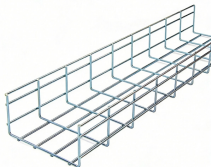

Single-mode outdoor eight-core fiber optic cable

Single-mode outdoor eight-core fiber optic cable

Discover 8 core fiber optic cables for reliable fiber networking. Ideal for aerial, duct, and outdoor use with CE/ROHS certification and G652D fiber.

The structure of GYXTW cable is 250µm optical fiber ribbon is inserted into a loose tube of high modulus material. The loose tube is filled with gel filling compound.

8 Core GYTC8S Figure-8 Fiber Optic Cable Armor Stranded Loose Tube Steel Wire Strength Waterproof Figure 8 Self Supporting Outdoor GYTC8S cable, single-mode/multimode fibers are ...

The loose tube design provides stable performance over a wide temperature range and is compatible with any telecommunications-grade optical fiber. The gel-free design is fully waterblocked using craft ...