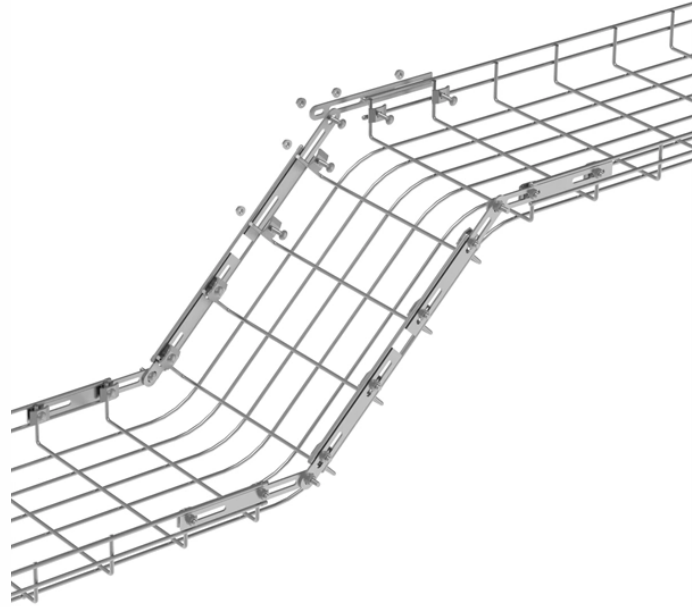

Single-mode single-fiber LC fiber optic transceiver