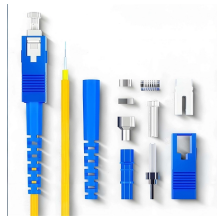

Eaton's Pow-R-Line 1a lighting panelboards provide electric power distribution with integrated breakers, metering and surge protection. Designed to meet UL67 standards for use in data centers, industrial, ...