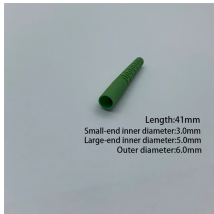

Size and Dimensions of General Lighting Distribution Box

Size and Dimensions of General Lighting Distribution Box

Explore standard panel sizes, applications, and key differences for residential, commercial, and industrial use.

Aluminium Copper Distribution box - 300 mm² - 540 A max. Residential and small commercial panels | Distribution | !

Plastic Electrical Box, also known as a consumer control unit or electricity control ...