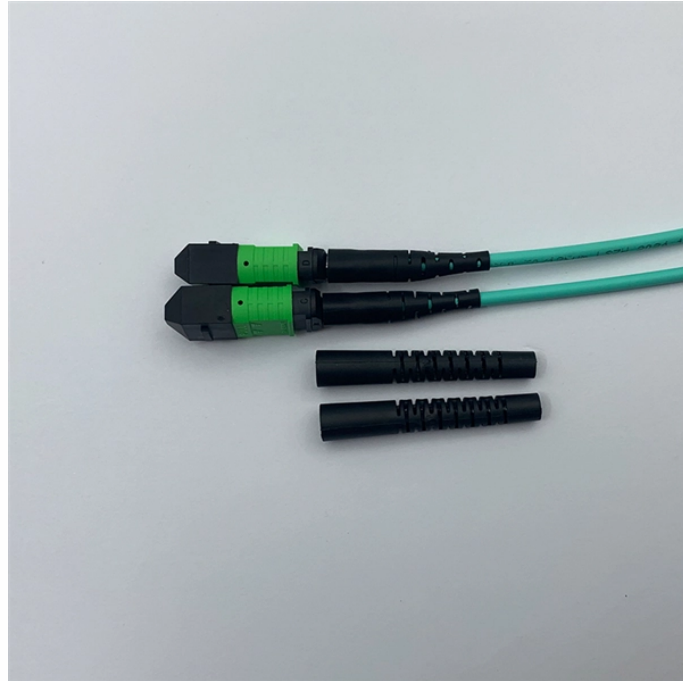

## Small Cable Tray Service Hotline

TechLine Mfg. offers Snap Track, an innovative channel type cable tray that is UL classified with patented push-pin assembly. Request a quote today!

Atkore's US Tray was established in 2012, as an American manufacturer of made-to-order cable trays that are built per NEMA standards and certified by UL. We offer modern, innovative, and technically ...