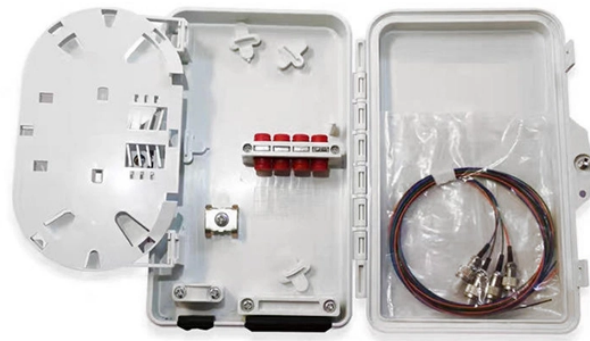

Smart Building Grid Cable Trays

Smart Building Grid Cable Trays

Panduit's Wyr-Grid® Overhead Cable Tray Routing System contributes to effective real estate usage and network performance. It provides speed of deployment, structural integrity, cable protection, and ...

Discover how a smart cable tray works, its key applications in data centres and industries, and future developments transforming cable management.

Discover how cable trays play a vital role in the digital transformation of smart buildings, ensuring efficient connectivity and infrastructure management.

Tripp Lite's wire mesh Cable Tray System accommodates copper network cables, A/V cables and lightweight cables/cable bundles to reduce cable clutter in data centers, server rooms and other IT ...

- LoRaWAN outdoor base station
- * Industrial internet gateway
- * Compatible with LoRaWAN network
- * Class A/B/C mode
- * Support 8/16 channel
- * Supports PoE power
- * supply and backup battery power supply
- * 10KV lightning protection

Routing System specifications The overhead cable tray routing system shall consist of pathway sections, splice connectors, sidewalls, waterfalls, mounting brackets, and accessories designed to ...

Discover why cable trays are crucial for smart buildings and IT parks. Learn benefits, types, and how they improve cable management, safety, and efficiency