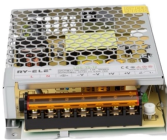

Smart Charging and Distribution Box Kit

Smart Charging and Distribution Box Kit

Experience the convenience and versatility of the EcoFlow 30A AC/DC ...

You get the rooftop unit, air distribution box, control box, and a wall thermostat in one matched system. It's designed for a standard opening, and includes hardware and aluminum foil tape to help you avoid ...

Purpose-built for van & RV owners who want serious power without the hassle of ...

Distribute power smartly across your off-grid home or RV. This AC/DC panel ...

A typical Smart Charging setup consists of one Power Box, one Genius or Wi-Fi Connect, CT Hubs, and CTs. The different components communicate through the Bus cable.