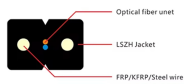

Purpose-built for van & RV owners who want serious power without the hassle of a DIY system. The 5kVA Power Kit (Gen 2) is the most advanced, compact, and easiest-to-install DIY power system on ...