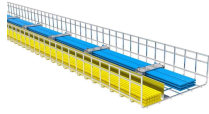

Our team can help you choose the right solar kit based on your goals, power needs, and location. We provide personalized guidance before and after your purchase at no additional cost.