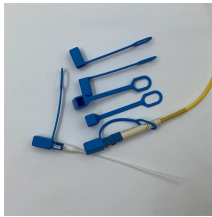

Purpose-built for van & RV owners who want serious power without the hassle of ...

Distribute power smartly across your off-grid home or RV. This AC/DC panel ...

A typical Smart Charging setup consists of one Power Box, one Genius or Wi-Fi Connect, CT Hubs, and CTs. The different components communicate through the Bus cable.