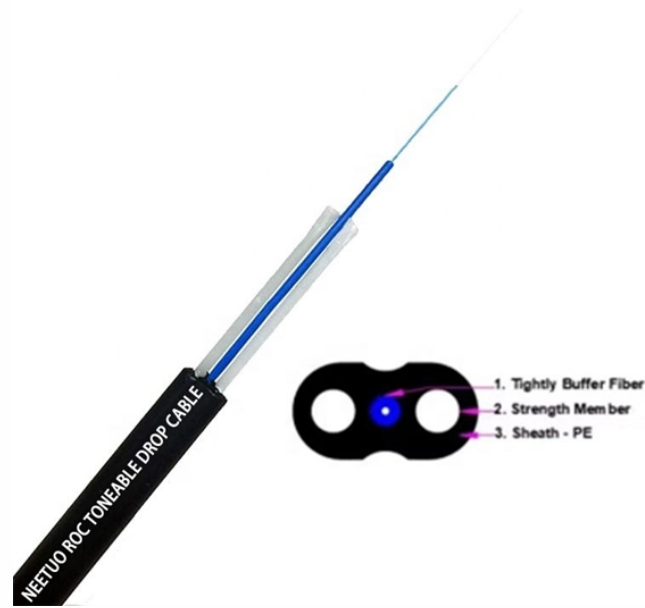

Smart City Smart PDU Outdoor Type Ordering