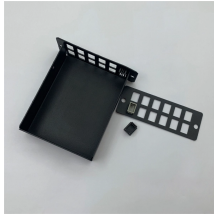

AMPCOM patch panels offer high-density copper & fiber termination for data centers, offices, and AV systems. Modular design, shielded ports, and easy installation for reliable signal routing.

The Category 6 patch panel is compliant with EIA/TIA standards. This rack mount patch panel can be installed in any 1U 19-inch rack or cabinet in data centers. Each of the 24 ports front ...