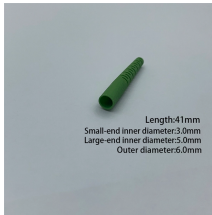

CommScope fiber adapters and connectors—including LC to SC adapters—are designed for excellent optical and mechanical performance—including simplex, duplex, and ganged options for singlemode ...

Our single mode fiber adapters feature ceramic sleeves for precision alignment and our multimode fiber adapters are built with bronze alignment sleeves for extra durability. Our fiber couplers are designed ...

They are used to bridge the gap between a cable to cable fibre connections and sometimes known as a mating sleeve or a hybrid adapter. They come in different connection variations, either, single, double ...