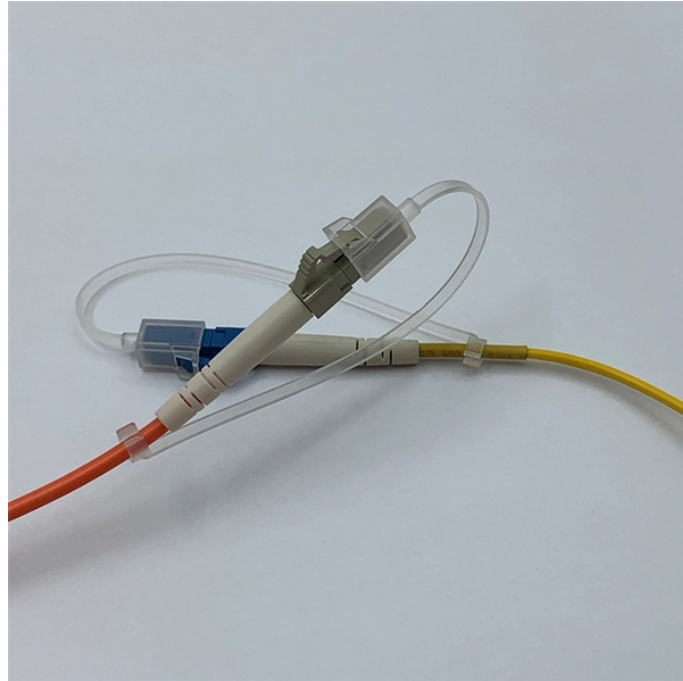

Somali SC-LC Fiber Optic Adapter

Somali SC-LC Fiber Optic Adapter

Explore quality LC to SC and SC to LC adapters. Industrial-grade connectors with ceramic alignment sleeves for superior performance and durability.

CommScope fiber adapters and connectors—including LC to SC adapters—are designed for excellent optical and mechanical performance—including simplex, duplex, and ganged options for singlemode ...

Our single mode fiber adapters feature ceramic sleeves for precision alignment and our multimode fiber adapters are built with bronze alignment sleeves for extra durability. Our fiber couplers are designed ...

They are used to bridge the gap between a cable to cable fibre connections and sometimes known as a mating sleeve or a hybrid adapter. They come in different connection variations, either, single, double ...

SC to LC Simplex Adapters: These adapters facilitate the connection between two single-fiber SC and LC cables, ideal for applications requiring unidirectional data transmission.

The SC-LC Hybrid Fiber Optic Adapter is a special style of fiber optic adapter that supports the precision connection of different types of fiber optic connectors. It is specially designed to incorporate the Small ...