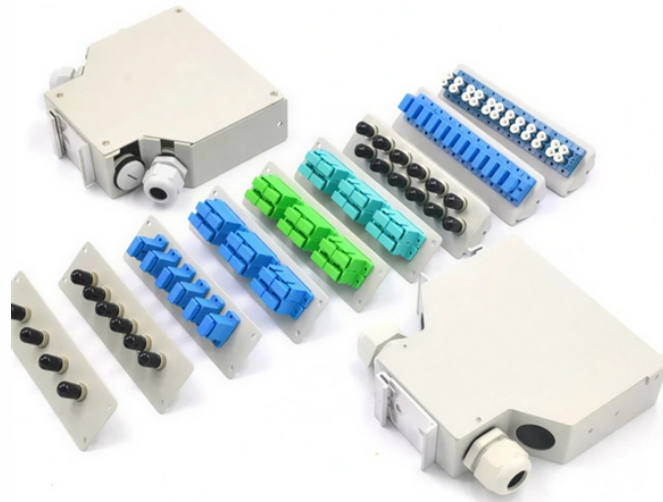

## South Africa Overseas Warehouse Aggregation Switch 10G

Our UniFi Aggregation Switch is a managed Layer 2 switch with eight 10G SFP+ ports. Featuring a compact 4.7" depth and fanless design, it supports high-bandwidth links to provide link aggregation ...

The best price and guaranteed service and backup from official computer suppliers in South Africa for the UB-USW-AGGREGATION Ubiquiti ...

The Switch Aggregation is a fully managed, Layer 2 switch with (8) 10G SFP+ ...

Our UniFi Aggregation Switch is a managed Layer 2 switch with eight 10G SFP+ ports. Featuring a compact 4.7" depth and fanless design, it supports high-bandwidth links to provide link aggregation ...

An 8-port, Layer 2 switch made for 10G SFP+ connections.

The Ubiquiti UniFi USW-Aggregation, is a fully managed Layer 2 switch designed to build high-capacity network links. It provides eight 10G SFP+ ports, making it a suitable core for aggregating multiple ...