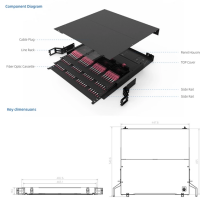

Notes: Retail Price for Petrol * Wholesale List Price for Diesel & IP ** Maximum Retail Price for LPG ***

The Ubiquiti UniFi Aggregation Switch 8SFP+ is a Ethernet unmanaged switch in a desktop form factor (non-PoE). Built for structured LAN, uplink aggregation, and general data switching.