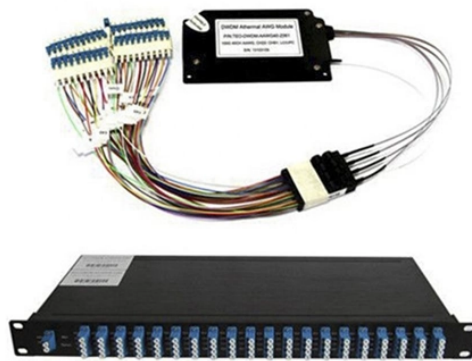

Southeast Asian Power Pipe Type Copper Busbar

Southeast Asian Power Pipe Type Copper Busbar

Electrical installations use copper busbars for distributing power from a supply point to a number of output circuits, resulting to numerous applications including switch-gear, transformers, circuit ...

Oriental Copper is a world-class leading manufacturer of high conductivity Copper Busbar and Copper Fabricated Products. OC-ETP® is cast from the highest purity copper cathode available from mines ...

Our solid copper bar stock is chosen for its excellent conductivity, ensuring reliable performance across applications, from switchboards to wind turbines. MSS employs processes like stamping, punching, ...

Storm Power custom manufactures bus bars for high-conductivity electrical power applications. Our bus bar is engineered to carry electrical power within cabinets and in external distribution assemblies.