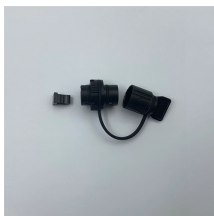

Our solid copper bar stock is chosen for its excellent conductivity, ensuring reliable performance across applications, from switchboards to wind turbines. MSS employs processes like stamping, punching, ...