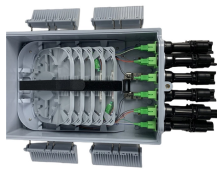

Spanish Outdoor Temporary Power Distribution Box Specifications

Spanish Outdoor Temporary Power Distribution Box Specifications

These temporary power distribution boxes feature 1, 3 or 4 adjustable circuit breakers, with a range of amperage and voltage ratings. The Load Master® Series portable power distribution racks are ...

Porta-Safe® will take your specifications and develop a robust and rugged custom designed power distribution unit (PDU) to fit your specific needs and requirements for temporary and portable jobsite ...

Designed for Reliable Power Distribution: The Tuff Box provides a rugged, all-in-one portable solution for safely distributing temporary power on construction sites, outdoor events, film sets, and industrial ...

Power Tech®'s Temporary Power Distribution Box is used by contractors on jobsites (indoor or outdoor) to provide and distribute power from temporary power poles or jobsite generators.

Easy to transport and set up, our spider boxes meet industry safety standards, ensuring a dependable power source for any temporary setup, enhancing operational efficiency and safety.