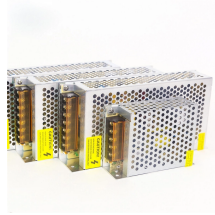

Specialized Instruments for Splicing Optical Cables

Specialized Instruments for Splicing Optical Cables

Fiber optic tools are specialized instruments designed for installing, terminating, splicing, testing, and maintaining fiber optic cables. Unlike copper cabling, optical fiber requires precise ...