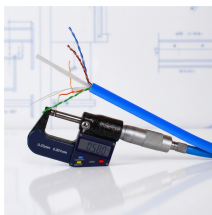

Specialized Products offers fusion splicers, fiber splice sleeves and fiber cable splicing accessories required for all your fiber optic splicing needs.