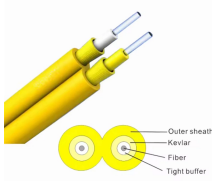

Fiber Optic Center has fiber optic splicing equipment, including splicers, cleavers, protection sleeves, mechanical splicing tools and more. We distribute fiber optic splicing equipment from Corning, AFL, ...