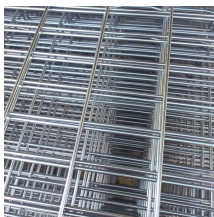

In this article, we will explore the specifications for household distribution boxes and provide guidance on how to install them correctly. Specifications of Household Distribution Boxes