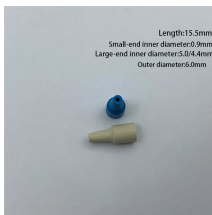

An electrical concealed box (also known as a junction box or wall box) is a vital component in modern electrical installations. These enclosures are used to house electrical connections, switches, sockets, ...