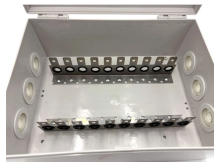

Discover the 2026 cost breakdown for cable trays compared to conduit and wire mesh. Compare material prices, labor savings, and performance to find your best value.