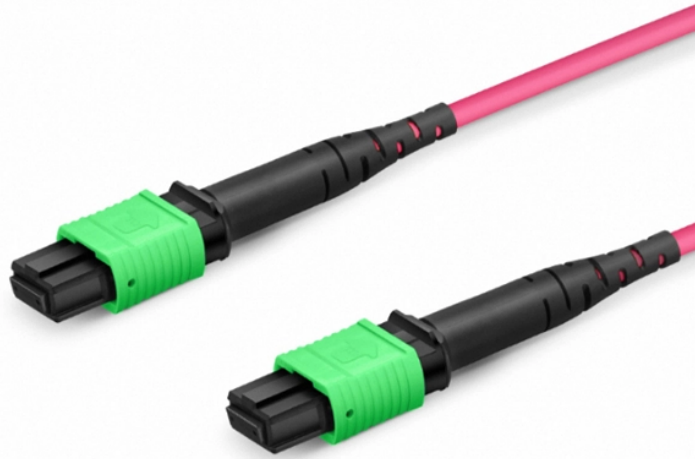

Square tube cable tray contract price

Square tube cable tray contract price

Explore competitive cable tray pricing options featuring durable materials, easy installation, and scalable solutions for efficient cable management in commercial and industrial applications.

Costs vary based on tray material (steel, aluminum, or fiberglass), size, design (ladder or solid bottom), and installation complexity. Additional elements like supports, connectors, and ...

These tray systems allow excellent ventilation and prevent sagging while routing. They support up to 280 lbs. per foot (based on a tray support, such as hanging clamps or a hanging bar, every 8 feet). ...

TechLine Mfg perforated angle & channel cable trays from hot dipped galvanized, aluminum, & 304 SS finishes available. Contact us for a quote!

Explore detailed insights into cable tray pricing, including material options, installation benefits, and long-term value considerations for optimal cable management solutions in commercial and industrial ...

This guide is written for developers, EPC contractors, and project managers responsible for commercial, industrial, or data-center projects where cable tray systems represent a significant ...

Welded aluminum I-beam ladder cable trays are a core solution and an iconic design in the cable tray industry. The I-beam design is the most common cable tray construction. Our aluminum, I-beam ...