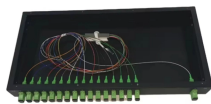

These trays and ladders offer excellent mechanical strength, ensuring long-term performance in harsh environments, making them ideal for power distribution and cable routing applications.