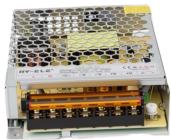

Overview When it comes to cable and wire installs you need to consider cable trays. RS PRO is proud to introduce a range of wire cable trays made from high-quality ...

The cable trays from SILTEC are made of first-class stainless steel that prevents corrosion and ensures a good level of resistance. All cable trays are made of solid, rounded materials that are gentle to ...

Achieve a clean, professional cable management system with the Kable Kontrol® Stainless Steel Cable Tray Straight Sections. Constructed from high-quality 304 stainless steel, these trays provide ...

Choose from our selection of cable trays, including over 850 products in a wide range of styles and sizes. Same and Next Day Delivery.