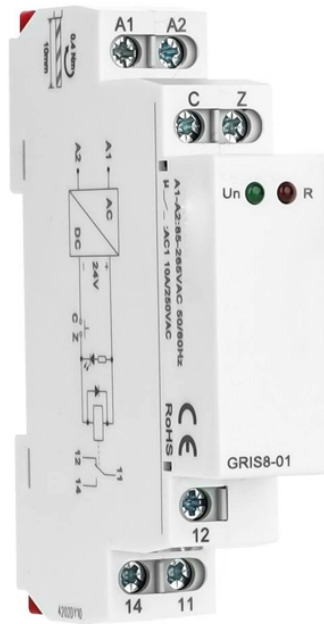

GDR Telecom Site Energy Systems

Stainless Steel Cable Tray

Stainless Steel Cable Tray

We would like to show you a description here but the site won't allow us.

Overview When it comes to cable and wire installs you need to consider cable trays. RS PRO is proud to introduce a range of wire cable trays made from high-quality 304 or 316-grade stainless steel, and ...

Overview When it comes to cable and wire installs you need to consider cable trays. RS PRO is proud to introduce a range of wire cable trays made from high-quality ...

The cable trays from SILTEC are made of first-class stainless steel that prevents corrosion and ensures a good level of resistance. All cable trays are made of solid, rounded materials that are gentle to ...

Achieve a clean, professional cable management system with the Kable Kontrol® Stainless Steel Cable Tray Straight Sections. Constructed from high-quality 304 stainless steel, these trays provide ...

Choose from our selection of cable trays, including over 850 products in a wide range of styles and sizes. Same and Next Day Delivery.

Achieve a clean, professional cable management system with the Kable Kontrol® Stainless Steel Cable Tray Straight Sections. Constructed from high-quality 304 stainless steel with a chrome finish, these ...