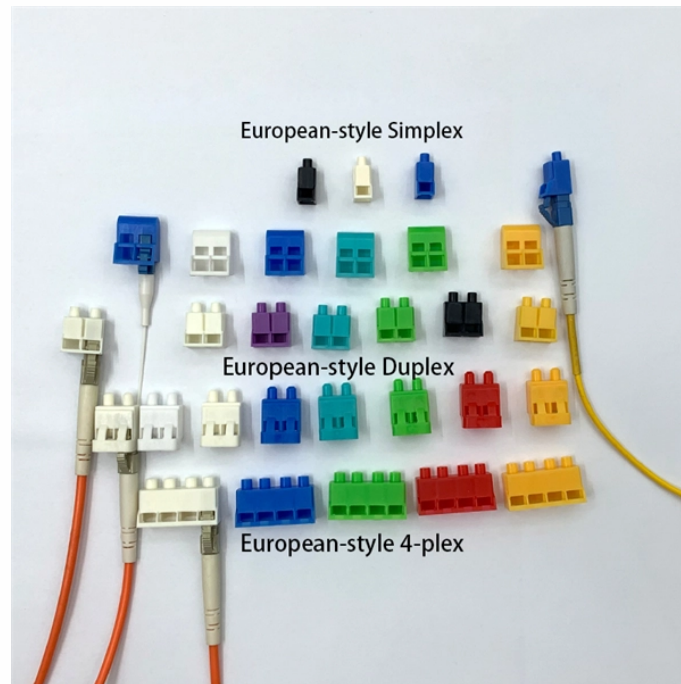

Stainless Steel Cable Tray Connectors

Stainless Steel Cable Tray Connectors

These fittings help in maintaining support of the cable tray system. Shop Graybar's collection of cable tray and fittings to find exactly what works for your job.

With NEC compliance, a user-friendly design, and a cost-effective solution for structured cabling, these stainless steel cable trays provide an efficient and professional way to manage your wiring needs.

Cable Tray, 2" Depth x 4" Width x 10" Section, Material: Carbon Steel. Finish: Electroplated Zinc.

Constructed from high-quality 304 stainless steel, these trays provide exceptional durability and resistance to corrosion. Designed for networking, AV systems, fiber optics, industrial wiring, and ...

DATA ADJUSTABLE, EASY TO USE

SET INCREASE DECREASE POWER SWITCH

Choose from our selection of cable trays, including over 850 products in a wide range of styles and sizes. Same and Next Day Delivery.

Delta manufactures a complete range of cable tray accessories, including cable tray joint couplers, mounting brackets, joint plates, sleeves, perforated cable tray accessories, and ladder-type cable ...