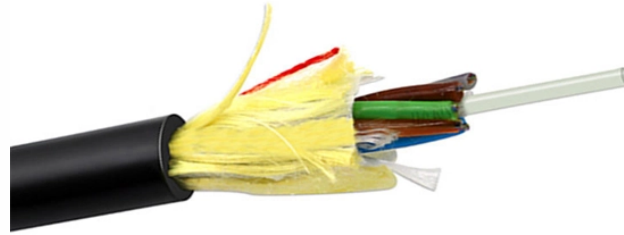

## Standard distribution box enclosure supply

Maximize the performance of your enclosure with compatible accessories from RSP Supply. We carry vent kits, mounting panels, DIN rails, cable management components, and thermal control products ...