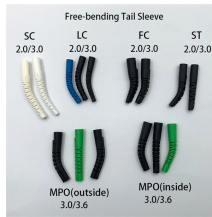

Stock Network Patch Panel 12 Cores

Stock Network Patch Panel 12 Cores

Rapink Mini 12 Port Cat6A Patch Panel with Inline Keystone 10G Support, Shielded 10-Inch with Removable Back Bar, 1U Network Patch Panel for Cat7, Cat6, Cat6A, Cat5e

Easy to Install: Install this 12-port keystone patch panel effortlessly in universal 10" racks, cabinets, or wall mount brackets. It can be used in business, office and home.

Nexconec sliding patch panel accepts 12 adapters SC Duplex or LC Quad within 1U space. The panel can be pre-loaded completely with the required adapters or pre-loaded with pigtailed and splice ...

The high-density network patch panels are available in the 12 ports, 24 port, 48 port versions with enhanced front and back labelling features for easy identification of circuits.

Get the best deals on CommScope 12 Ports Network Patch Panels and find everything you'll need to improve your home office setup at eBay . Fast & Free shipping on many items!

Choice of 12 or 24 cores fibre patch panel for multimode and single mode fibre cable. You can order this 12 port LC fiber patch panel ODFKLC12 with LC duplex single mode or multimode adapters and 12 ...