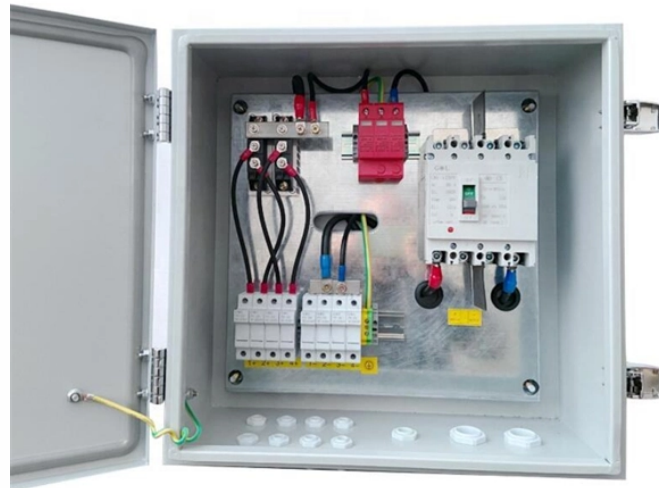

Sudan OEM Aggregation Switch 40G

Overview

X695 Series High-performance 10/25 Gigabit Aggregation Switch.

Sudan OEM Aggregation Switch 40G

MES5448 switches are high performance devices with 10GBASE-R and 40GBASE-SR4/LR4 interfaces that can be used as aggregation or transport switches in carrier networks and as Top-of-Rack or End ...

Designed with up to 1.44 Tbps of simultaneous high throughput, high port density, and ultra-low latency to accommodate scale and requirements. Ideal as aggregation switches in enterprise environments, ...

Aggregating and Load Balancing DATA SHEET The AA40G24AC is a purpose built network aggregator, designed for use in top-of. rack applications or at the network edge. The system can be used to ...

8820-40C 40-port Switch Router Next-Generation Router for Core Aggregation at Service Providers and Large Enterprise Data Centers Learn More

Use one of the options below to locate your desired product. Please try this selector to locate your desired accessory.

Designed with up to 1.44 Tbps of simultaneous high throughput, high port density, ...