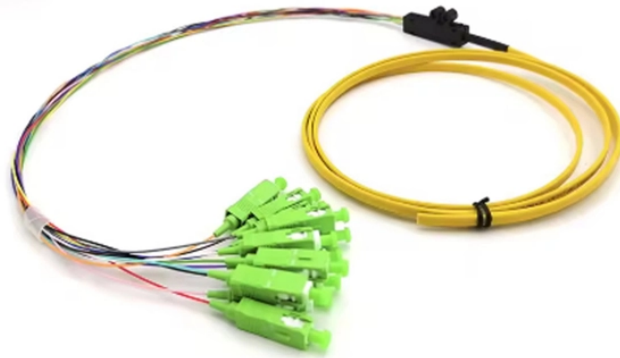

Sudanese computer room power distribution box supplier

Sudanese computer room power distribution box supplier

AV over IP from Just Add Power is an ethernet based video distribution system to build any size of HDMI video matrix.

Sudan power strips and PDU power distribution units for surface mount, rack mount and general purpose applications. Multiple outlet power strips are manufactured in accordance to Sudan ...

Ma Labs, premier IT distributor, offers full selection of computer components, just-in-time integration services, flexible payment options, and best value to VARS, Computer Resellers, System ...