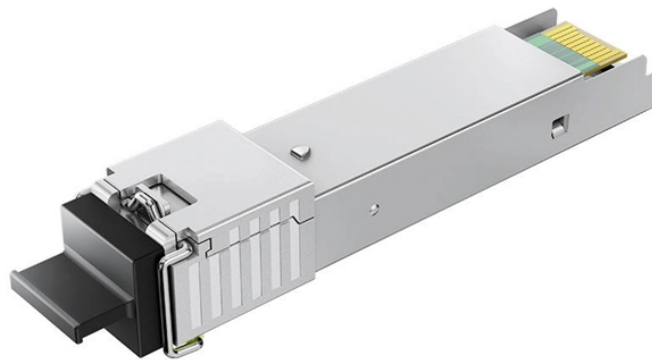

# **Supplier of welded LC fiber optic adapters**

## Supplier of welded LC fiber optic adapters

Shop DigiKey's large in-stock selection of Fiber Optic Connector Adapters. View inventory, pricing and order now for same day shipping!

We also manufacture an LC adapter family to support LC interconnection.

Mesh door/glass door optional

Sp-601 glass door Sp-602 mesh door

Mouser offers inventory, pricing, & datasheets for LC Adapters Fiber Optic Connectors.

The Lucent connector, commonly known as the LC connector, is a small form factor type of fiber optic connector used in high-density aerospace applications. Our LC connectors are engineered for ...

Adapters are used to mate two fiber optic connectors. They are offered in all major connector interfaces, including SC, FC, ST, LC, MTP and others. Hybrid adapters are also available for certain connector ...