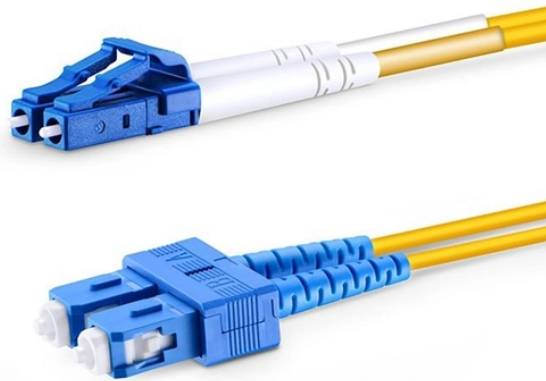

Surface-mounted cable trays and low-voltage cable ducts

Surface-mounted cable trays and low-voltage cable ducts

Explore our selection of non-metallic conduit raceways, ideal for efficient and safe electrical wiring management. Our factory pre-cut and pre-wired lengths of raceway arrive ready for installation with ...

Choose from our selection of surface duct conduit, including over 1,700 products in a wide range of styles and sizes. Same and Next Day Delivery.

Surface raceways are perfect for commercial, industrial and residential environments. They are used as a fast solution to routing and organizing exposed cables going to the phone, computer, printer and ...

ShowMeCables stocks a range of cable management, low voltage wire holders including Duct, Spools, D-Rings, Grommets, Lacing Bars and Strips, Neat-Patch, Wall-Mounted, Vertical, Horizontal, Cable ...

Discover surface mounted raceway systems at City Electric Supply. Organize and protect electrical wiring with durable, low-profile raceways for homes and businesses.

Description: Surface-mounted raceways are typically plastic or metal channels that run along walls or ceilings to route electrical wires. They are commonly used for low-voltage wiring, such as data cables ...