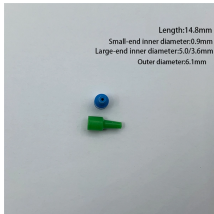

Crafted from durable pre-galvanized steel, these boxes are designed to house wiring devices such as switches or outlets. With RACO's Switch Electrical Boxes, convenience is key. The device mounting ...

Choose from our selection of plastic surface-mount outlet boxes, filler plates for circuit breaker boxes, square D main circuit breaker boxes, and more. Same and Next Day Delivery.