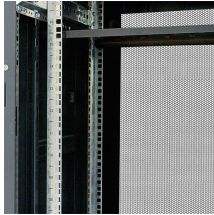

Our cable suspension systems minimize the need for traditional brackets and supports, while maximizing space requirements and reducing labor costs. Trust Griplock systems to deliver the ...

RSP Supply offers a comprehensive selection of cable tray systems and accessories designed for reliable cable management in demanding commercial and industrial environments.

So, whether specifying a major new project, or simply refurbishing existing facilities, choose ABB cable tray to deliver the most effective, reliable and long lasting support for your cabling needs.