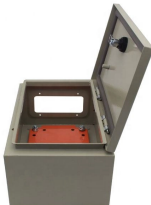

This list of top 10 online B2B marketplaces and manufacturers will lead you to find your perfect cable trays based on your business requirements.

Since 1993, SILTEC has been delivering cable routing systems and cable trays to installations across the entire world. Aiming at quality, delivery reliability and flexibility, we have been able to establish a ...