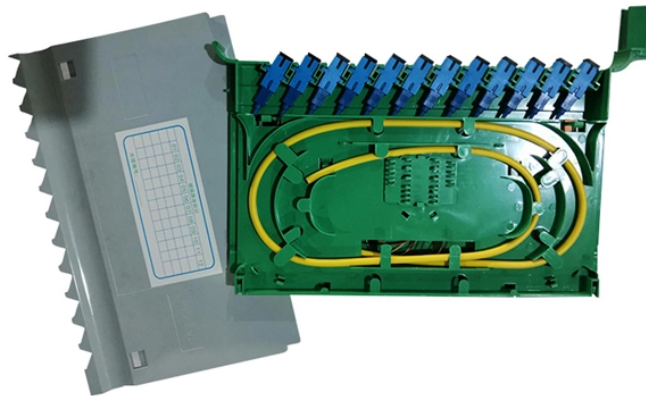

Swiss Stainless Steel Cable Trays for Sale

Swiss Stainless Steel Cable Trays for Sale

LoRawan outdoor base station

Choose from our selection of cable trays, including over 850 products in a wide range of styles and sizes. Same and Next Day Delivery.

We have over 50 years of manufacturing experience with a vast knowledge of installations across a multitude of applications. Same-day despatch and next-day delivery available. Many components ...

Electrix is a leading supplier, with over 5,000 lengths of Stainless Steel Wire Basket Cable Tray available for immediate dispatch.

Supplier of wire mesh cable trays and wire basket trays in stainless steel for production facilities and the whole industry.

The available versions include steel (galvanised), stainless steel AISI 304L and AISI 316L, which are available from stock. The wire trays are also available UL-certified.

Our stainless steel cable trays are made from recyclable materials, helping you implement a sustainable, environmentally friendly solution for your cable management needs.

Find your stainless steel cable tray easily amongst the 24 products from the leading brands (By CARPEL, OBO Bettermann, INTERFLEX, ...) on DirectIndustry, the industry specialist for your ...