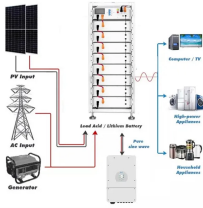

Swiss-style LC fiber optic coupler

Swiss-style LC fiber optic coupler

Leviton has everything you need to properly terminate your fiber network. FASTCAM and FAST-CURE connectors are available in LC, SC, and ST styles.

LC simplex and duplex connectors are used for equipment cross-connects or interconnects in backbone, horizontal and work area applications for high-speed data transmissions.

Small, efficient, and nearly ubiquitous, LC connectors have become the de facto standard for high-density fiber applications. But if you've arrived here wondering whether it's worth replacing a ...