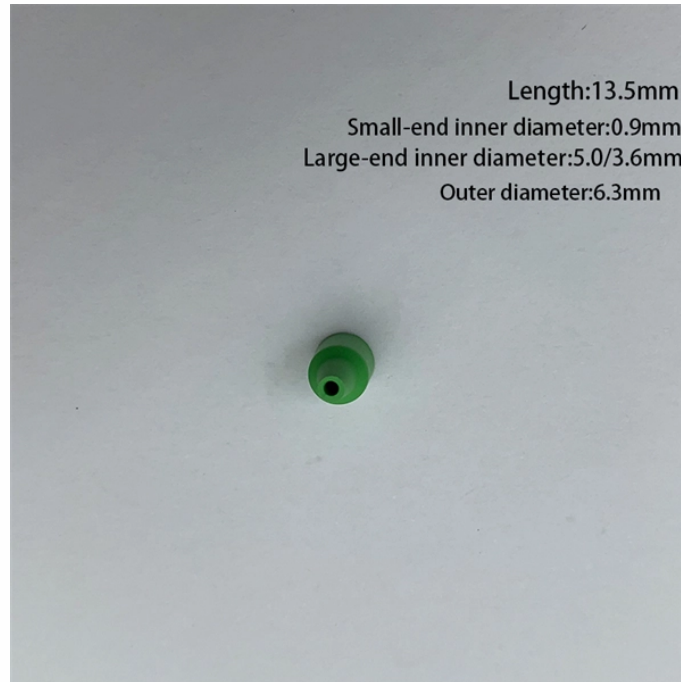

Swiss-style LC fiber optic coupler

Swiss-style LC fiber optic coupler

Leviton has everything you need to properly terminate your fiber network. FASTCAM and FAST-CURE connectors are available in LC, SC, and ST styles.

LC simplex and duplex connectors are used for equipment cross-connects or interconnects in backbone, horizontal and work area applications for high-speed data transmissions.

Small, efficient, and nearly ubiquitous, LC connectors have become the de facto standard for high-density fiber applications. But if you've arrived here wondering whether it's worth replacing a ...