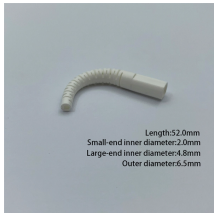

In addition to transmitting network data, a PoE Switch has a built-in Power over Ethernet injector to supply up to 100W Power over Ethernet (PoE) to standards-based 802.3af, 802.3at and 802.3bt ...