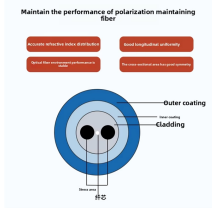

Switch access network latency

Switch access network latency

In a switched Ethernet network, the delay introduced by the switch itself is a significant component of overall network latency. Ethernet switch latency is the time interval required for a data ...

This document describes a detailed methodology for troubleshooting network latency and packet loss issues on Cisco Catalyst 9000 Series switches.

What it is: Latency is the time delay a single data packet experiences as it enters a switch port and exits another. It's measured in microseconds (μs) or even nanoseconds (ns).

Description The instructions on how to calculate the latency are described in the following document: ...

Learn how to analyze network switch performance with 7 key metrics. Compare throughput, latency, packet loss & more to choose the right switch for your needs.

Discover the significance of network latency in Ethernet switches. Learn about its impact on data transmission efficiency and explore ways to minimize latency for enhanced network ...

This has caused me to take a good look at our network and I've discovered some latency in places that I've never seen it before. For instance, when pinging from a few different endpoints to ...