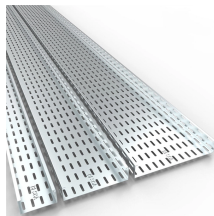

GDR Telecom Site Energy Systems

Switch has 4 fiber optic ports

Switch has 4 fiber optic ports

It supports dual optical SFP modules and Gigabit transmission speeds, with a 1000Base-T maximum transmission distance of the Fibertronics SFP module selected for Multimode or Singlemode applications.

The RLH Industrial Managed Ethernet Switch offers 4 Gigabit fiber ports (SFP slots), 8 Gigabit Combo ports (SFP slots or RJ45), and 16 Gigabit copper ports for a total of 28 ports.

It has a SFP port for attaching fiber optic Ethernet device such as the opticalRendu Deluxe. This product includes 4-Port Gigabit Switch 5v power supply (switching) 120v/220v autoselect SFP module ...

The 4 Port Switch GatorLink is a fiber/copper Ethernet media converter and PoE injector that has 4 RJ45 ports in a compact package. It is designed to be used as a stand alone media converter and/or ...