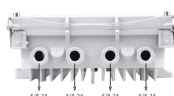

Protect your outdoor electrical connections from rain, snow, sun & dust with our durable, UL Listed Daier outdoor junction boxes. Find the perfect size & style for outlets, switches, lights & timers.