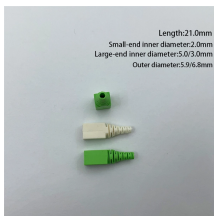

Ethernet Switches with fiber uplink ports or all fiber switches, commercial grade, managed and unmanaged and PoE enabled are all available in this section.