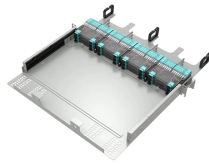

Syria Direct Sales of 25G Independent Switches

Syria Electrical Switches Industry Life Cycle Historical Data and Forecast of Syria Electrical Switches Market Revenues & Volume By Type for the Period 2020-2030