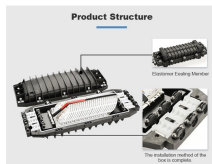

The United States Department of the Treasury's Office of Foreign Assets Control (OFAC) is publishing the Fact Sheet "Frequently Asked Questions for Syria General License 25 - "Authorizing ...